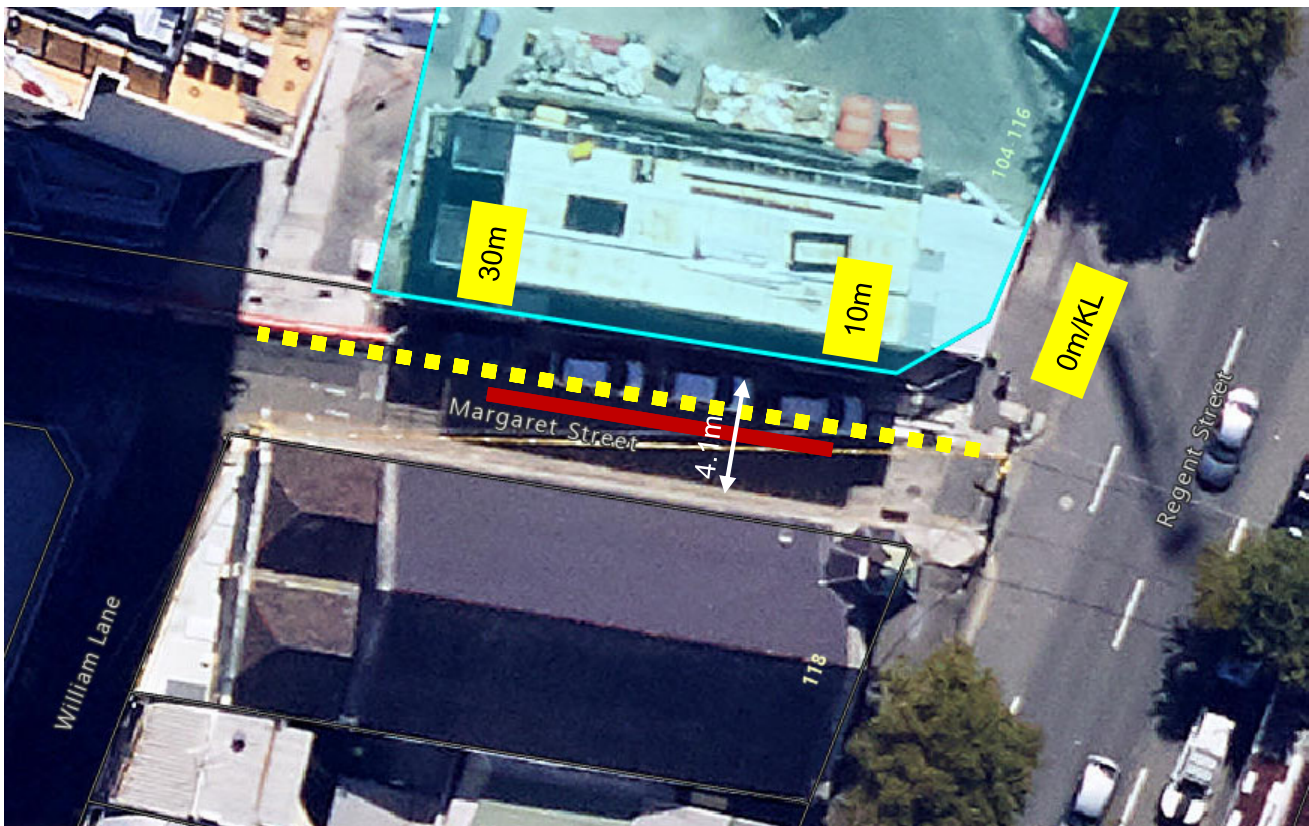

Margaret Street, Redfern Proposed Works Zone

Existing

 "No Stopping"

Proposed

 "Works Zone 7.30am-5.30pm Mon-Fri,
7.30am-3.30pm Sat" and
"No Stopping At Other Times"